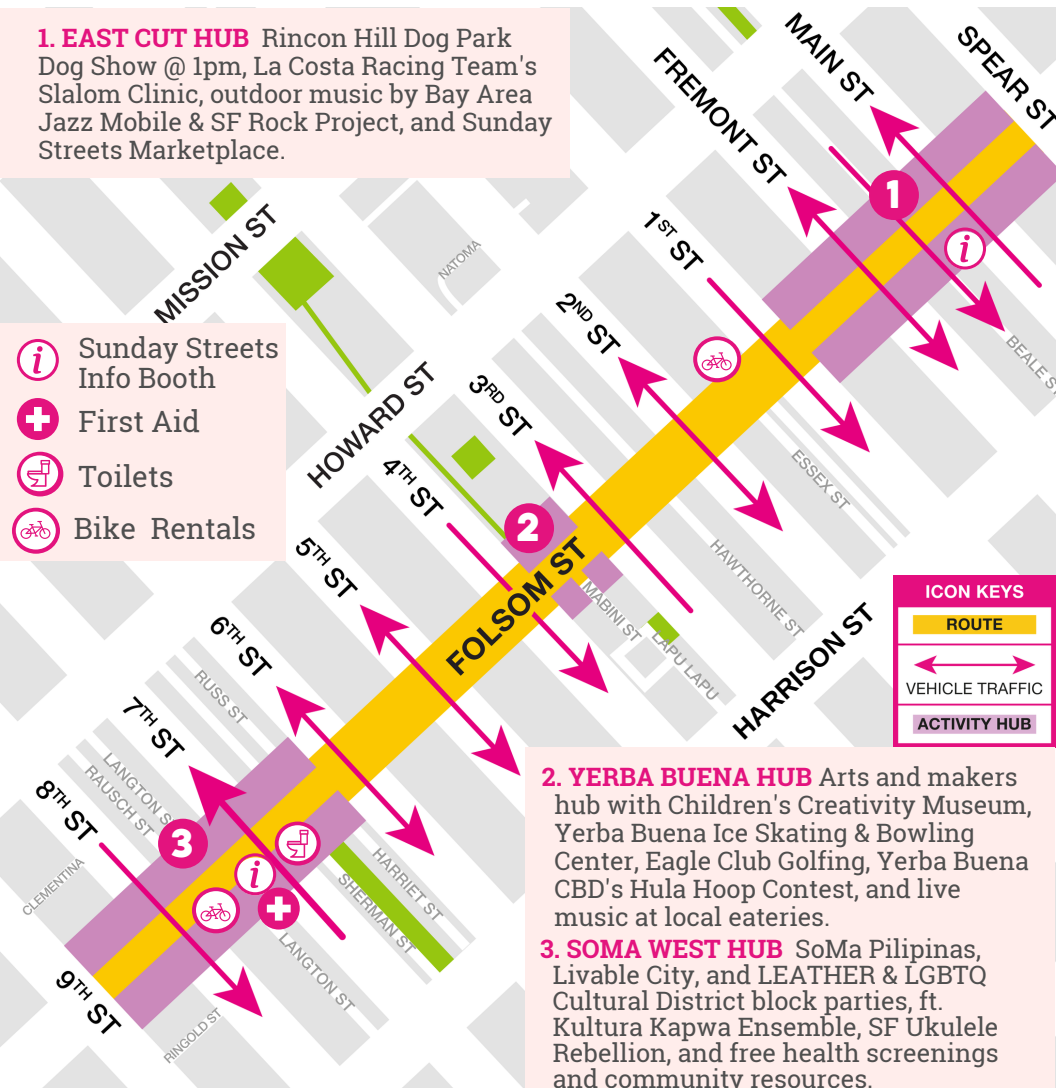

SUNDAY STREETS 2022

SOMA • AUGUST 21 • 11AM-4PM

A PROGRAM OF THE NONPROFIT

PRESENTED IN PARTNERSHIP WITH

1. EAST CUT HUB Rincon Hill Dog Park Dog Show @ 1pm, La Costa Racing Team's Slalom Clinic, outdoor music by Bay Area Jazz Mobile & SF Rock Project, and Sunday Streets Marketplace.

-  Sunday Streets Info Booth
-  First Aid
-  Toilets
-  Bike Rentals

ICON KEYS

-  ROUTE
-  VEHICLE TRAFFIC
-  ACTIVITY HUB

2. YERBA BUENA HUB Arts and makers hub with Children's Creativity Museum, Yerba Buena Ice Skating & Bowling Center, Eagle Club Golfing, Yerba Buena CBD's Hula Hoop Contest, and live music at local eateries.

3. SOMA WEST HUB SoMa Pilipinas, Livable City, and LEATHER & LGBTQ Cultural District block parties, ft. Kultura Kapwa Ensemble, SF Ukulele Rebellion, and free health screenings and community resources.

SEASON SPONSORS

EVENT SPONSORS

SUNDAY STREETS 2022

SOMA • AUGUST 21 • 11AM-4PM

EAST CUT HUB

FOLSOM ST
BETWEEN SPEAR & 2ND ST

EXHIBITORS

• Bay Area Jazz Mobile · Bloco do Riso
• Exploratorium · Frances Anchetta
• La Costa Racing Team · Lola Miller Music
• Mission Tarot · New Conservatory Theatre
• Noisebridge Hackerspace · Pacific Rowing Club
• Rincon Hill Dog Park · SF Dept. of Elections · SF Dept. of Environment
• SFFD Neighborhood Emergency Response Team (NERT) · South of Market Business Association · State Farm · Sunday Streets Info & Volunteer Booths · East Cut Community Benefit District · The Port of San Francisco: Waterfront Resilience Program · The Urbanist SF