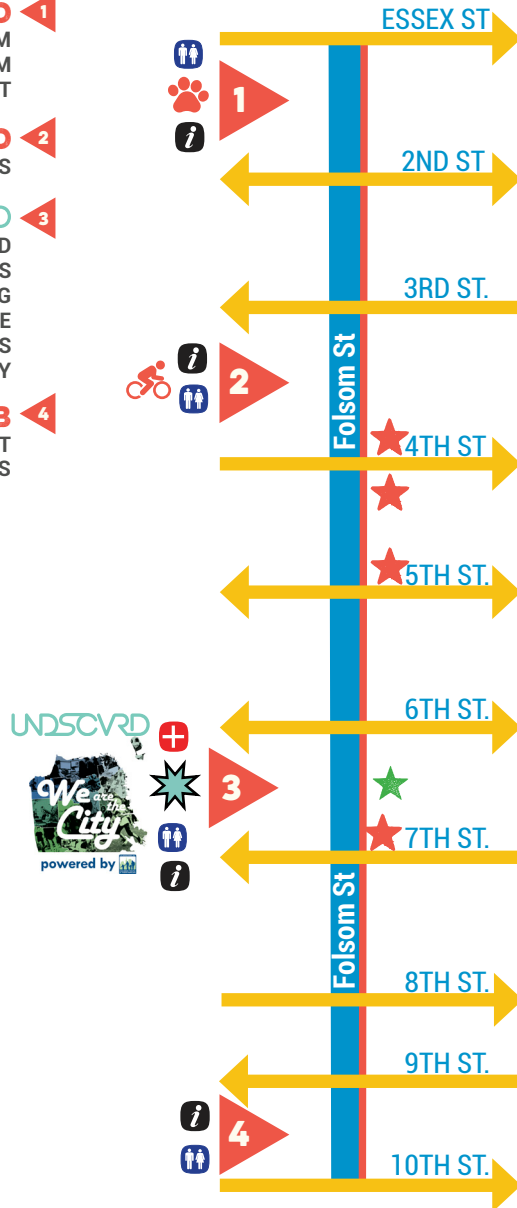

SUNDAY STREETS 2019

SOMA

AUGUST 18, 2019 ★ 11AM-4PM

- EAST CUT CBD** 1
 - OPEN SPACE TOURS @ 11AM
 - DOG FASHION SHOW @ 1PM
 - SF ROCK PROJECT
- YERBA BUENA CBD** 2
 - FREE BIKE + SCOOTER RENTALS
- UNDSQVRD** 3
 - THIRD-WAVE FILIPINO FOOD VENDORS
 - LIVE MURAL PAINTING
 - MUSIC + PERFORMANCE
 - SPIN SCOOTER DEMOS
 - WE ARE THE CITY
- LEATHER HUB** 4
 - LEATHER & LGBTQ CULTURAL DISTRICT
 - DJ FINGERSNAPS

LEGEND

- EVENT ROUTE —
- ACTIVITY HUB ▶
- CHECK IT OUT! ★
- REST STATION PROVIDED BY XFINITY ★
- FIRST AID STATION +
- INFORMATION BOOTH i
- RESTROOMS ♀♂
- CARS CROSSING ↔
- PET ADOPTIONS 🐾
- PLAY STREETS POP-UP ★
- FREE BIKE & SCOOTER RENTALS 🚲

EXHIBITOR ROUND-UP

- 1 EAST CUT CBD**

EAST CUT: SF Rock Project • East Cut Community Benefit District **FAMILY DISCOVERY ZONE:** Child Support Services • Circus Center • City College of SF • College Nannies, Sitters & Tutors • Family & Children Services • SF Giants • SF Schoolhouse • Sutter Health • Treasure Island Sailing Center **PETSVILLE:** Finding A Best Friend Rescue
- 2 YERBA BUENA CBD**